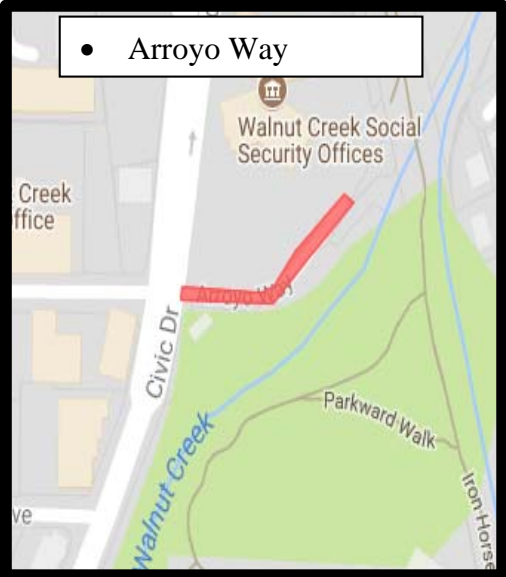

2018 Slurry Project

- Buena Vista Avenue

- Arroyo Way

- Newell Hill Place

- Vallecito Lane
- Vallecito Court
- Valleton Court
- Val Aire Place
- Green Oaks Court
- Huntington Way
- Parrot Court
- Natoma Court

- Palmer Road
- Kenilworth Court
- Hillendale Court
- Reddington Court
- Knightwood Court
- Avondale Court

- Stewart Avenue
- Kenton Court

- Craddock Court

- Comistas Drive
- Stonehaven Drive
- Stonehaven Court
- Bowling Green Drive
- Bowling Green Court
- Snowden Court
- Castle Rock Road
- Chantily Court
- Cortina Court
- Burlington Way
- Burlington Court
- Woodstock Court

Google My Maps

©2018 Google Terms 200 ft