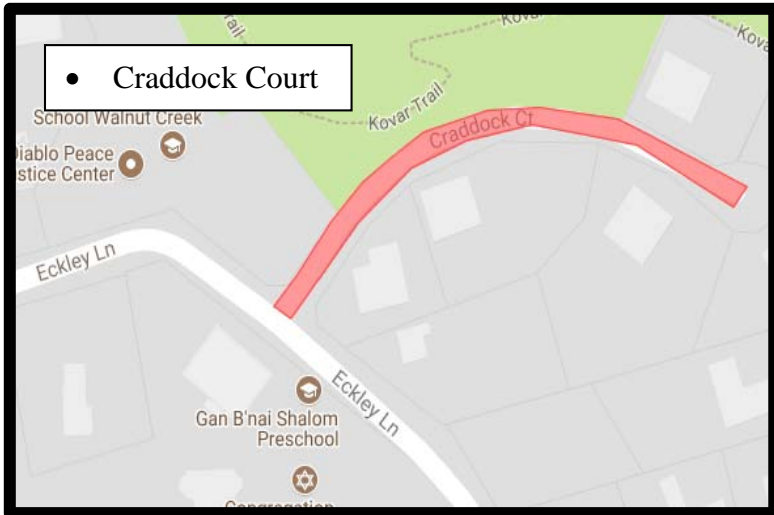

2018 Slurry Project

- Buena Vista Avenue

- Arroyo Way

- Newell Hill Place

- Vallecito Lane
- Vallecito Court
- Valleton Court
- Val Aire Place
- Green Oaks Court
- Huntington Way
- Parrot Court
- Natoma Court

- Palmer Road
- Kenilworth Court
- Hillendale Court
- Reddington Court
- Knightwood Court
- Avondale Court

- Stewart Avenue
- Kenton Court

- Craddock Court

- Comistas Drive
- Stonehaven Drive
- Stonehaven Court
- Bowling Green Drive
- Bowling Green Court
- Snowden Court
- Castle Rock Road
- Chantily Court
- Cortina Court
- Burlington Way
- Burlington Court
- Woodstock Court

Google My Maps

©2018 Google Terms 200 ft