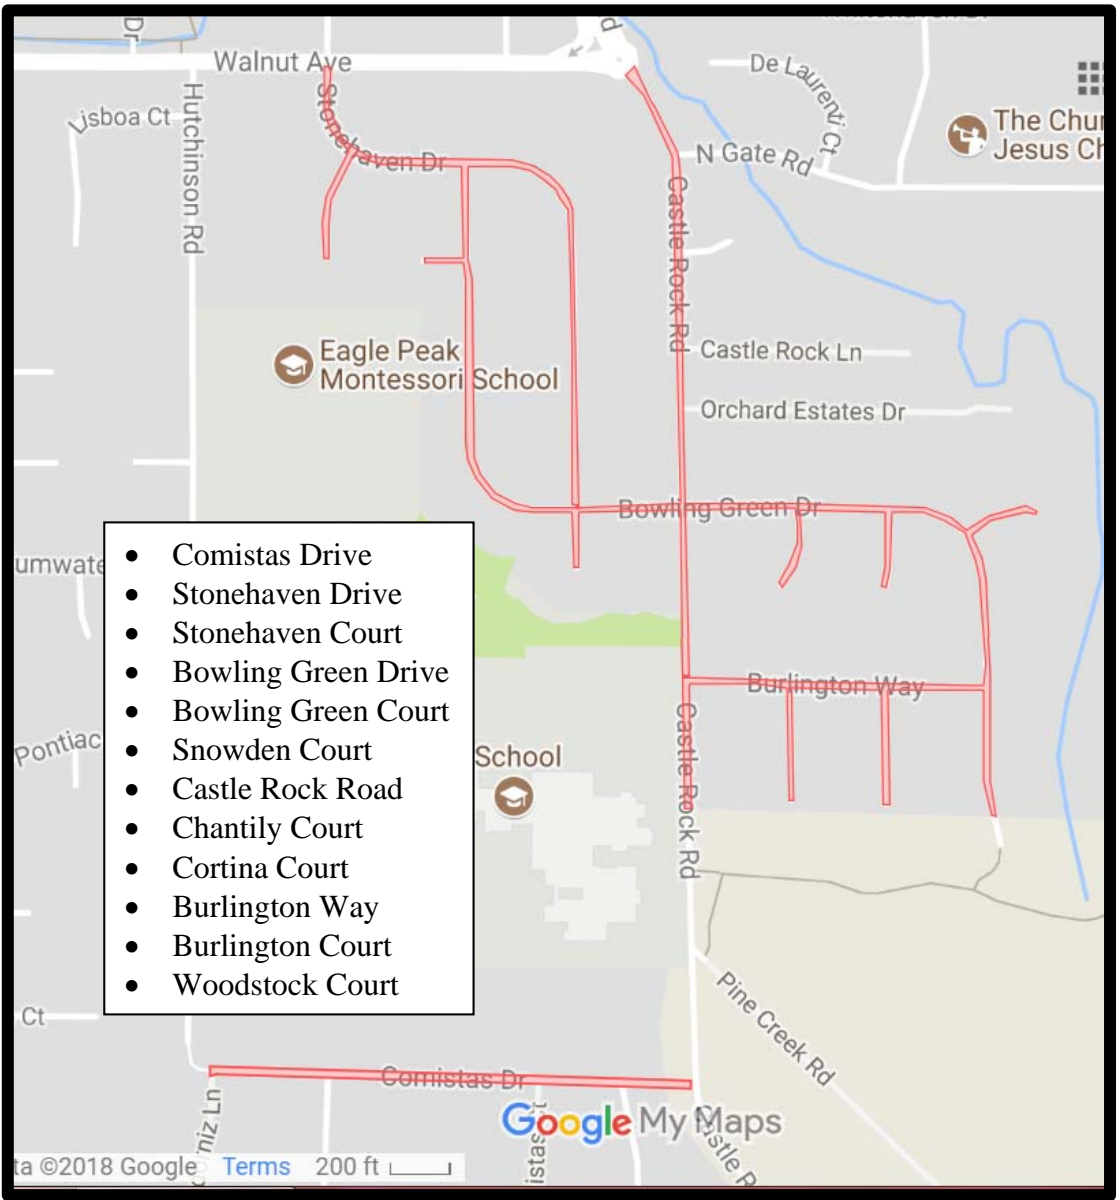

2018 Slurry Project

- Buena Vista Avenue

- Arroyo Way

- Newell Hill Place

- Vallecito Lane
- Vallecito Court
- Valleton Court
- Val Aire Place
- Green Oaks Court
- Huntington Way
- Parrot Court
- Natoma Court

- Palmer Road
- Kenilworth Court
- Hillendale Court
- Reddington Court
- Knightwood Court
- Avondale Court

- Stewart Avenue
- Kenton Court

- Craddock Court

- Comistas Drive
- Stonehaven Drive
- Stonehaven Court
- Bowling Green Drive
- Bowling Green Court
- Snowden Court
- Castle Rock Road
- Chantily Court
- Cortina Court
- Burlington Way
- Burlington Court
- Woodstock Court

Google My Maps

©2018 Google Terms 200 ft