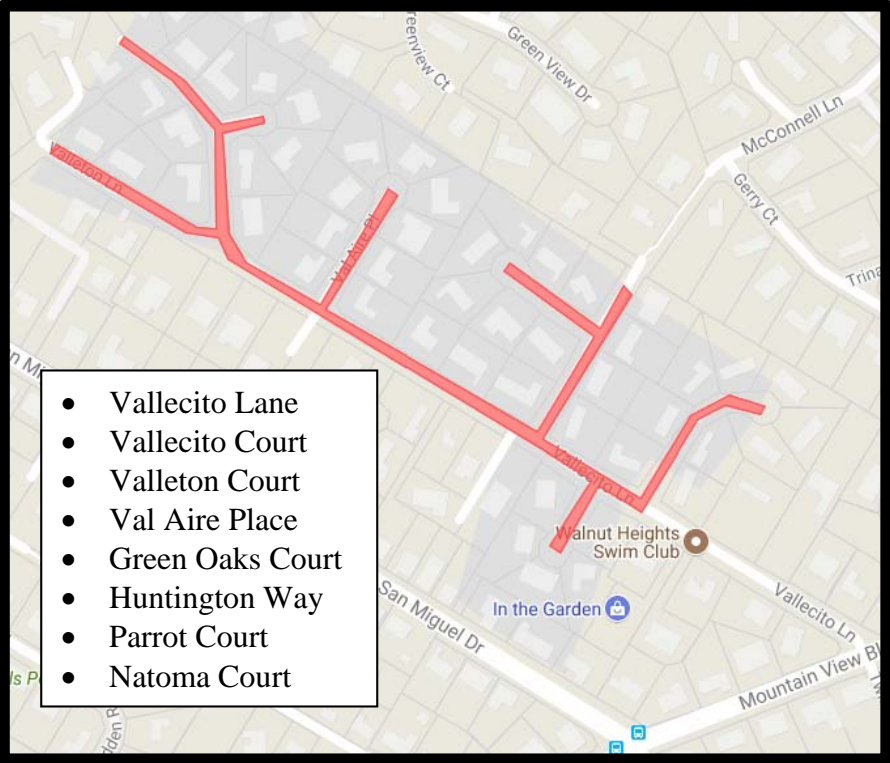

2018 Slurry Project

- Buena Vista Avenue

- Arroyo Way

- Newell Hill Place

- Vallecito Lane
- Vallecito Court
- Valleton Court
- Val Aire Place
- Green Oaks Court
- Huntington Way
- Parrot Court
- Natoma Court

- Palmer Road
- Kenilworth Court
- Hillendale Court
- Reddington Court
- Knightwood Court
- Avondale Court

- Stewart Avenue
- Kenton Court

- Craddock Court

- Comistas Drive
- Stonehaven Drive
- Stonehaven Court
- Bowling Green Drive
- Bowling Green Court
- Snowden Court
- Castle Rock Road
- Chantily Court
- Cortina Court
- Burlington Way
- Burlington Court
- Woodstock Court

Google My Maps

©2018 Google Terms 200 ft