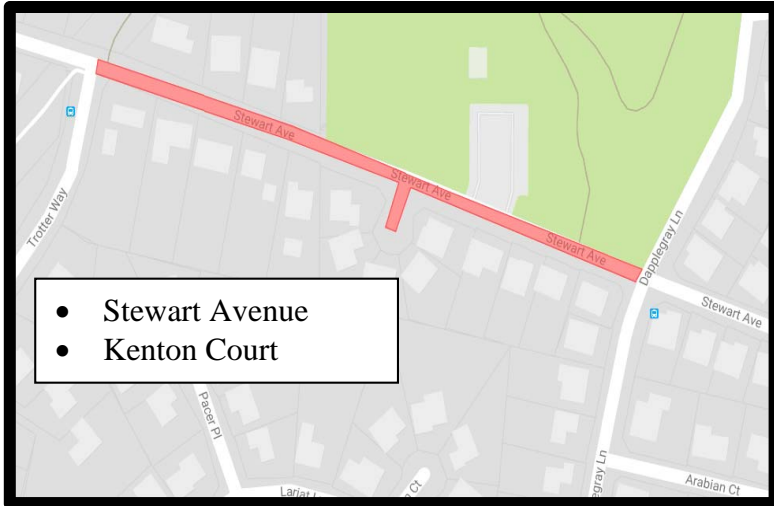

2018 Slurry Project

- Buena Vista Avenue

- Arroyo Way

- Newell Hill Place

- Vallecito Lane
- Vallecito Court
- Valleton Court
- Val Aire Place
- Green Oaks Court
- Huntington Way
- Parrot Court
- Natoma Court

- Palmer Road
- Kenilworth Court
- Hillendale Court
- Reddington Court
- Knightwood Court
- Avondale Court

- Stewart Avenue
- Kenton Court

- Craddock Court

- Comistas Drive
- Stonehaven Drive
- Stonehaven Court
- Bowling Green Drive
- Bowling Green Court
- Snowden Court
- Castle Rock Road
- Chantily Court
- Cortina Court
- Burlington Way
- Burlington Court
- Woodstock Court

Google My Maps

©2018 Google Terms 200 ft